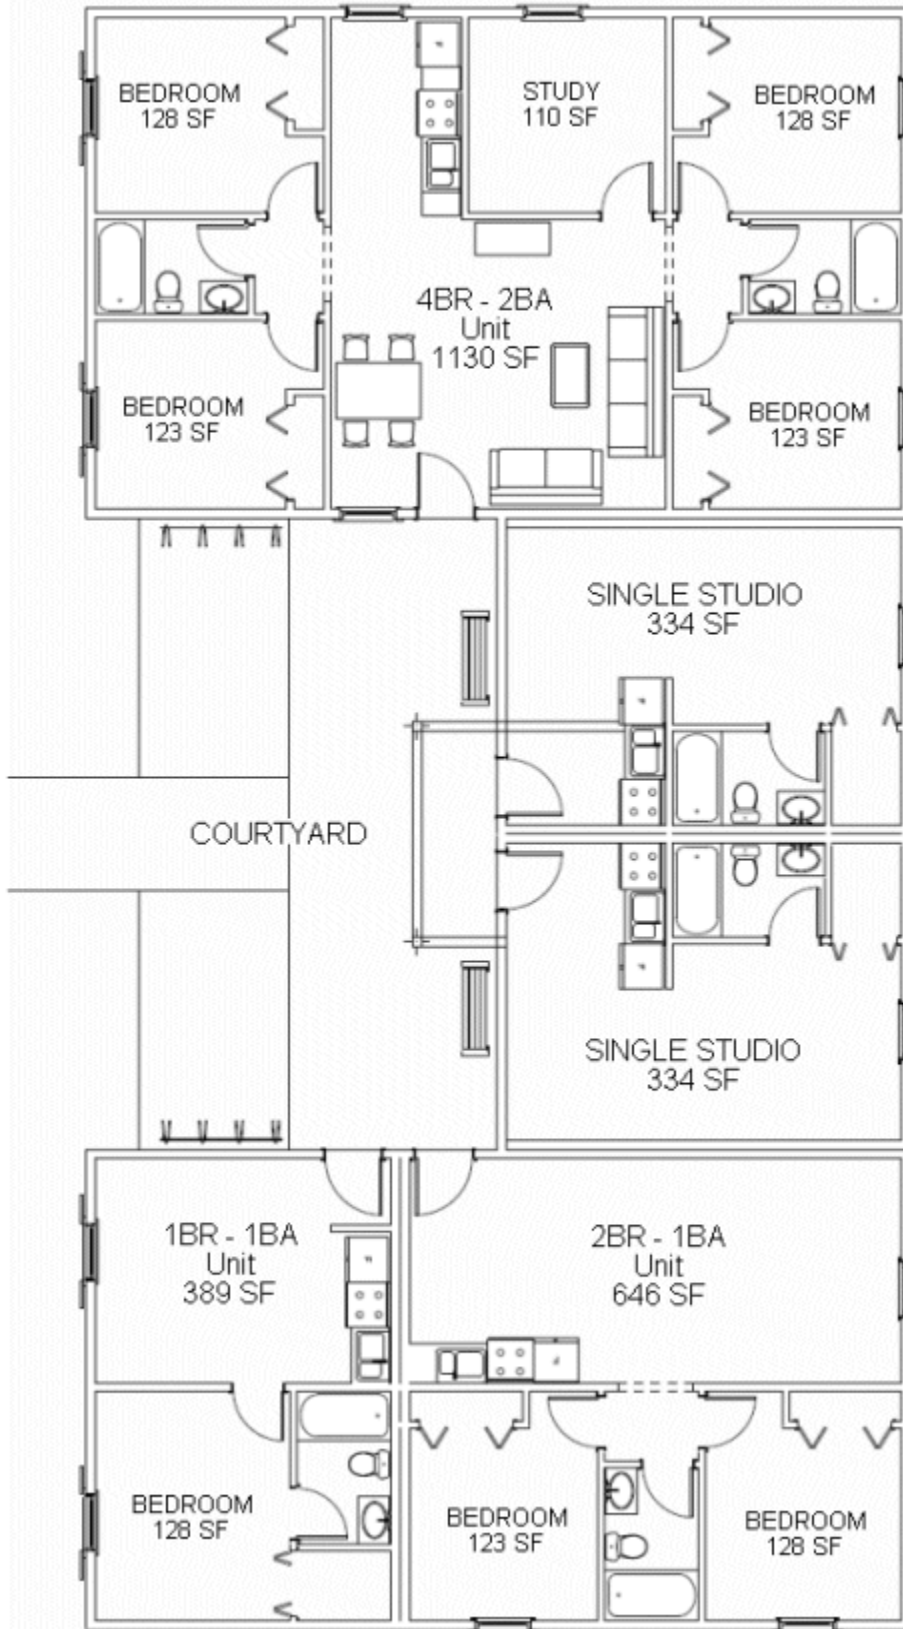

Eco-Smart, Inc.

TOLL FREE: (888)329-2705 FAX: (941)377-9460 info@eco-smart.com

Panelized Steel Hybrid Building Shell Dormitories 1 & 2 Stories

Steel Insulated Wall Panels 5 -1/2"
Cold Formed Steel Trusses w/ Metal Decking
Engineered for up to 160 mph winds
Cold Formed Steel Interior Walls
All Steel 50 KSI / G60 Galvanized
No termites/ No Wood Rot
Open Cell Sprayfoam Attic Insulation

***New or Replacement.
Fast move-in!***

More Information at www.eco-smart.com

PSHBS - Dormitory 1 Story

PSHBS - Dormitory 2 Stories