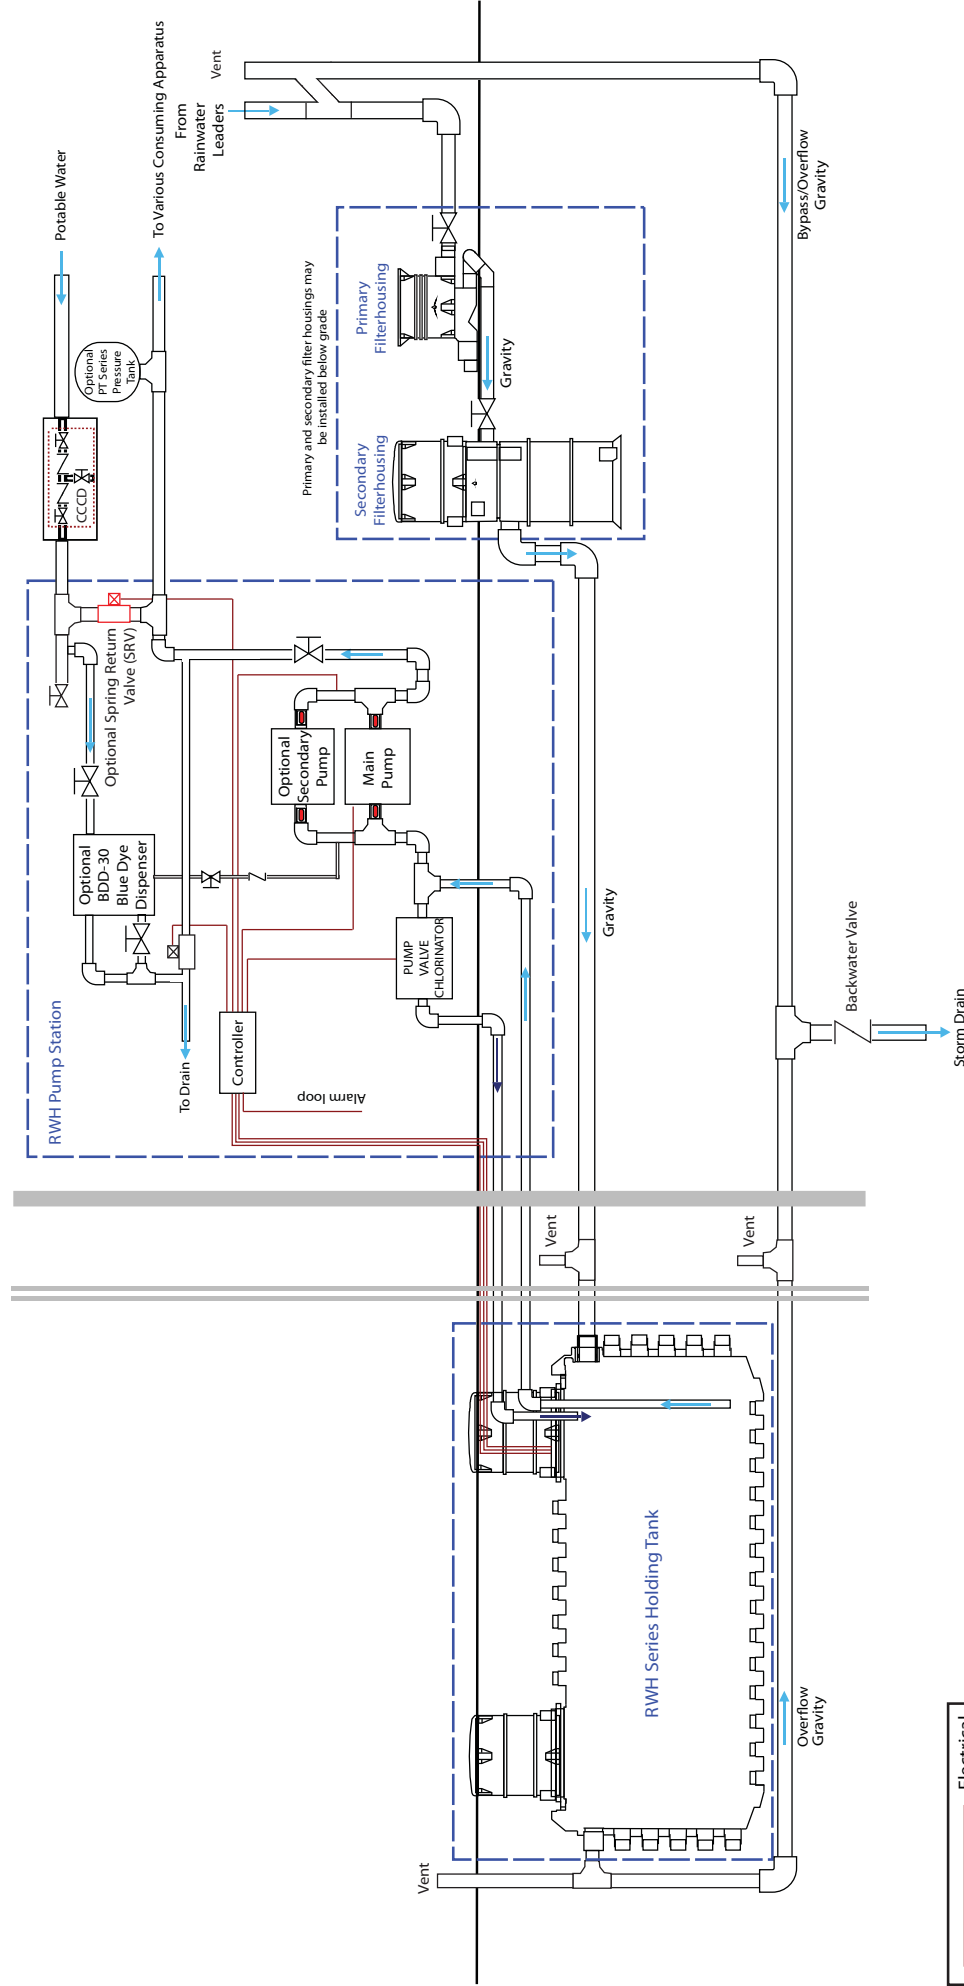

# RWH System Overview

Outdoor Indoor  
Exterior Wall Boiler Room

The content of this overview is based upon the latest information available at the time of printing and is aimed at providing a general introduction to Brac Systems products. No warranty or representation is hereby made by Brac Systems as to the accuracy of said information. Brac Systems is continually updating and improving its products and reserves the right to amend, discontinue, alter or change specifications without prior notice. Always consult your local authority regarding plumbing codes for your area.