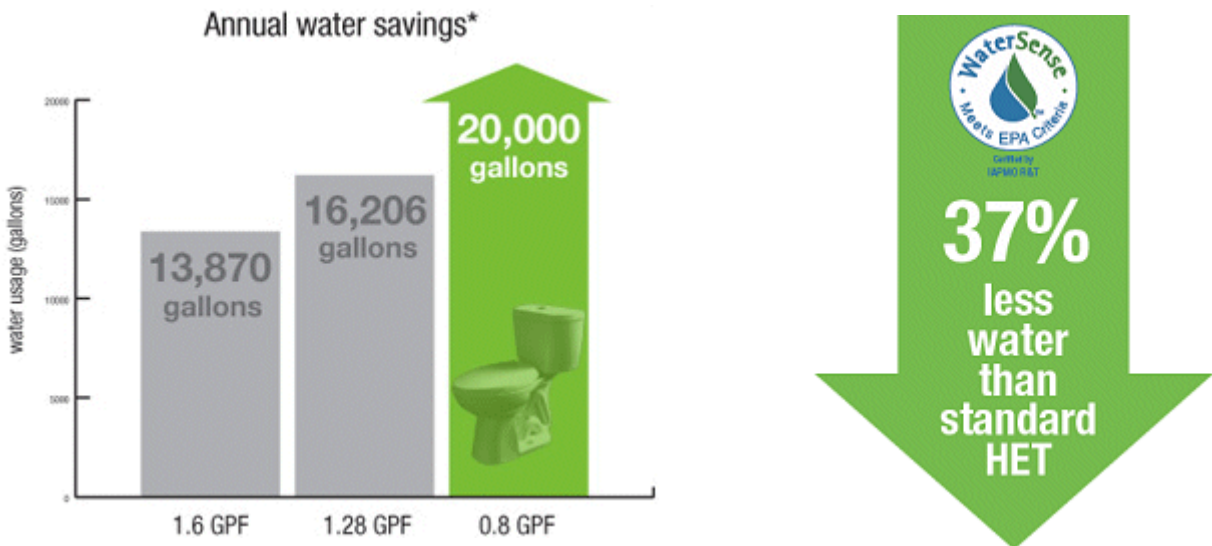

How It Works

With its groundbreaking technology, the 0.8 Gallon Ultra High Efficiency Toilet delivers a powerful, effective one-time flush. With a combination of air and water working in unison for an ideal filling and flushing system, this toilet provides a larger water spot to better clear waste with minimal water use. The system is not only capable of functioning efficiently at varying water pressure levels, but it has no expensive parts to replace, further saving the customer money and reducing materials use. Completing its superior engineering, the modern, compact design makes it ideal for new construction and retrofitting projects.

Eco-Smart, Inc.

Stealth™ Ultra High-Efficiency Toilet

Key Features

- Powerful flush delivered with a patented flush chamber and air transfer system.
- One flush thoroughly evacuates the bowl every time - no need for double flushing or dual-flush systems like many "high efficiency" toilets.
- Air pressure in the trap way causes the water to fill at a high level, delivering a larger water surface.
- Low Friction engineered ceramic bowl delivers a cleaner and more reliable flush with more water in the bowl.
- Fully glazed trap-way ensures long dependable life.

What it saves

The Stealth™ toilet's water and utility bill savings translate to impressive, real numbers. At a flush rate that saves 37% more water than a standard HET, this WaterSense®-certified toilet saves up to 20,000 gallons and \$101 per year* with regular use and up to 200,000 gallons and \$1,013 in its lifetime*!