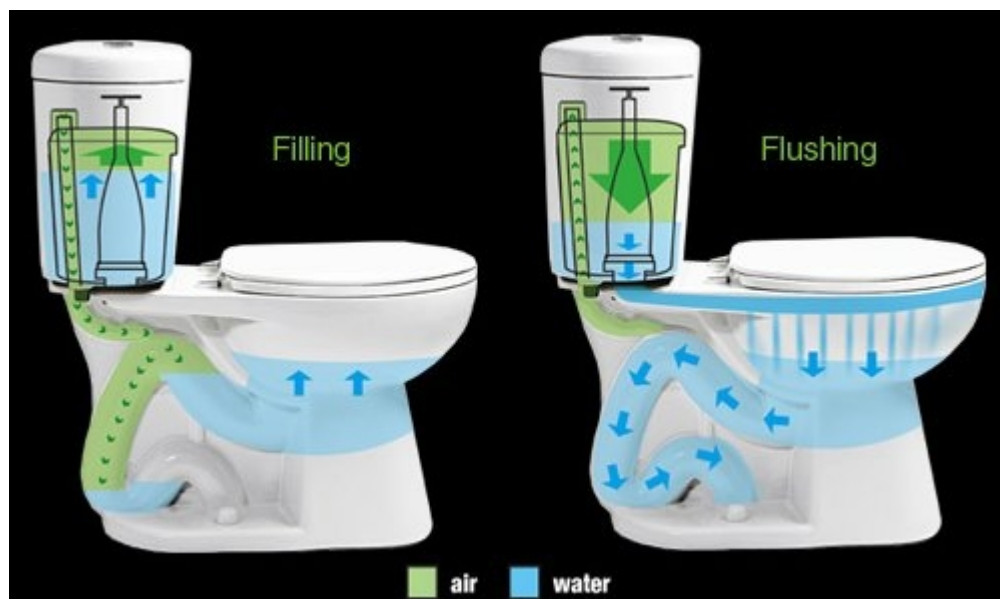

Eco-Smart, Inc.

TOLL FREE: (888)329-2705 FAX: (941)377-9460 info@eco-smart.com

0.8 Gallon Ultra High Efficiency Toilet

The world's only 0.8 GPF toilet!

The revolutionary toilet that saves more water than any other on the market with maximum performance and maximum power.

How It Works

With its groundbreaking technology, the 0.8 Gallon Ultra High Efficiency Toilet delivers a powerful, effective one-time flush. With a combination of air and water working in unison for an ideal filling and flushing system, this toilet provides a larger water spot to better clear waste with minimal water use. The system is not only capable of functioning efficiently at varying water pressure levels, but it has no expensive parts to replace, further saving the customer money and reducing materials use. Completing its superior engineering, the modern, compact design makes it ideal for new construction and retrofitting projects.

Eco-Smart, Inc.

Stealth™ Ultra High-Efficiency Toilet

Key Features

- Powerful flush delivered with a patented flush chamber and air transfer system.
- One flush thoroughly evacuates the bowl every time - no need for double flushing or dual-flush systems like many "high efficiency" toilets.
- Air pressure in the trap way causes the water to fill at a high level, delivering a larger water surface.
- Low Friction engineered ceramic bowl delivers a cleaner and more reliable flush with more water in the bowl.
- Fully glazed trap-way ensures long dependable life.

The Stealth™ easily replaces your existing toilet.

- Offered in both round front and elongated models
- Adaptable to fit a standard 12" roughing installation

Eco-Smart, Inc.

TOLL FREE: (888)329-2705 FAX: (941)377-9460 info@eco-smart.com www.eco-smart.com