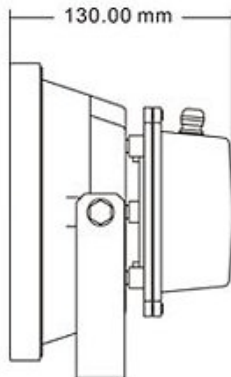

LED High Output Flood Lights

30 Watt LED High Output Flood

LTLED-LEDFX-FL30W-1

Light source: LED

Power: 30W

Voltage: 100-240V AC OR 12V/24V DC/(50-60HZ)

Power factor(PF): >0.9

Light efficiency: >60lm/w

Lumens: >1800LM

No UV or IR light radiation

Fixture efficiency: >90%

View angle: 90°

Color instruction: >80

Color temperature(CCT): 2700-7000K

Life time: >50,000 hrs

IP grade: IP65

Net weight: 2.5 kg

Dimension of the product: 225*185*130mm

Dimension of the external box: 56.5*34.5*26mm

Working Temperature Arrange: -20°C~+65°C

Quantity (PCS): 4 pcs in a carton

Cree U.S. made LED

3 year warranty