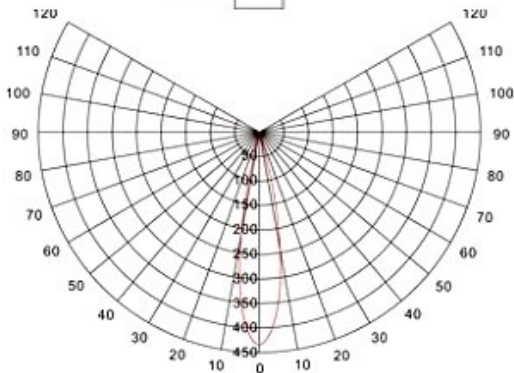

LED High Output Flood Lights

50 Watt LED High Output Flood

LTLED-LEDFX-FL50W-1

Light source: LED

Power: 50W

Voltage: AC(85V-265V)/(50-60HZ) OR 12V/24V DC

Power factor(PF): >0.9

Light efficiency: >60lm/w

Lumens: >3000LM

No UV or IR light radiation

Fixture efficiency: >90%

View angle: 90°

Color instruction: >80

Color temperature(CCT): 2700-7000K

Life time: >50,000 hrs

IP grade: IP65

Net weight: 3.5 kg

Dimension of the product: 287*236*160mm

Dimension of the external box: 65.5*38*29cm

Working Temperature Arrange: -20°C~+65°C

Quantity (PCS): 4 pcs in a carton

Cree U.S. made LED

3 year warranty