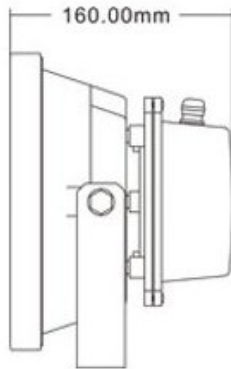

LED High Output Flood Lights

50 Watt LED High Output Flood

LTLED-LEDFX-FL50W-1

Light source: LED

Power: 50W

Voltage: AC(85V-265V)/(50-60HZ) OR 12V/24V DC

Power factor(PF): >0.9

Light efficiency: >60lm/w

Lumens: >3000LM

No UV or IR light radiation

Fixture efficiency: >90%

View angle: 90°

Color instruction: >80

Color temperature(CCT): 2700-7000K

Life time: >50,000 hrs

IP grade: IP65

Net weight: 3.5 kg

Dimension of the product: 287*236*160mm

Dimension of the external box: 65.5*38*29cm

Working Temperature Arrange: -20°C~+65°C

Quantity (PCS): 4 pcs in a carton

Cree U.S. made LED

3 year warranty