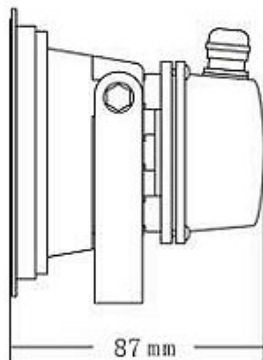

LED High Output Flood Lights

10 Watt LED High Output Flood

LTLED-LEDFX-FL10W

Light source: LED

Power: 10W

Voltage: 100-240V AC OR 12V/24V DC

Power factor(PF): >0.9

Light efficiency: >60lm/w

Lumens: >600LM

No UV or IR light radiation

Fixture efficiency: >90%

View angle: 120°

Color instruction: >80

Color temperature(CCT): 2700-7000K

Life time: >50,000 hrs

IP grade: IP65

Net weight: 0.7 kg

Dimension of the product: 125*96*87mm

Dimension of the external box: 31*55*20cm

Working Temperature Arrange: -20°C~+65°C

Quantity (PCS): 20 pcs in a carton

Cree U.S. made LED

3 year warranty