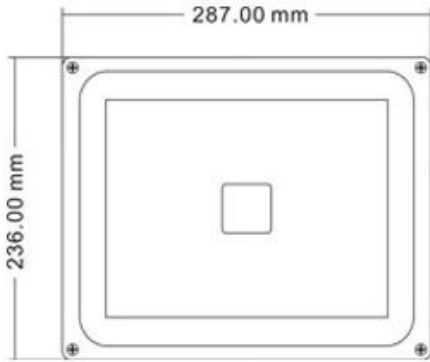

LED High Output Flood Lights

50 Watt LED High Output Flood

LTLED-LEDFX-FL50W-1

Light source: LED

Power: 50W

Voltage: AC(85V-265V)/(50-60HZ) OR 12V/24V DC

Power factor(PF): >0.9

Light efficiency: >60lm/w

Lumens: >3000LM

No UV or IR light radiation

Fixture efficiency: >90%

View angle: 90°

Color instruction: >80

Color temperature(CCT): 2700-7000K

Life time: >50,000 hrs

IP grade: IP65

Net weight: 3.5 kg

Dimension of the product: 287*236*160mm

Dimension of the external box: 65.5*38*29cm

Working Temperature Arrange: -20°C~+65°C

Quantity (PCS): 4 pcs in a carton

Cree U.S. made LED

3 year warranty