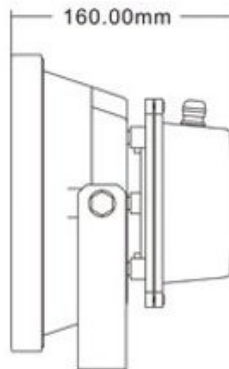

LED High Output Flood Lights

50 Watt LED High Output Flood

LTLED-LEDFX-FL50W-2

Light source: LED

Power: 50W

Work voltage: AC(85V-265V)/(50-60HZ) OR 12V/24V DC

Power factor(PF): >0.9

Light efficiency: >60lm/w

Lumens: >3000LM

No UV or IR light radiation

Fixture efficiency: >90%

View angle: 140°

Color instruction: >80

Color temperature(CCT): 2700-7000K

Life time: >50,000 hrs

IP grade: IP65

Net weight: 3.5 kg

Dimension of the product: 287*236*160mm

Dimension of the external box: 65.5*38*29cm

Working Temperature Arrange: -20°C~+65°C

Quantity (PCS): 4 pcs in a carton

Cree U.S. made LED

3 year warranty