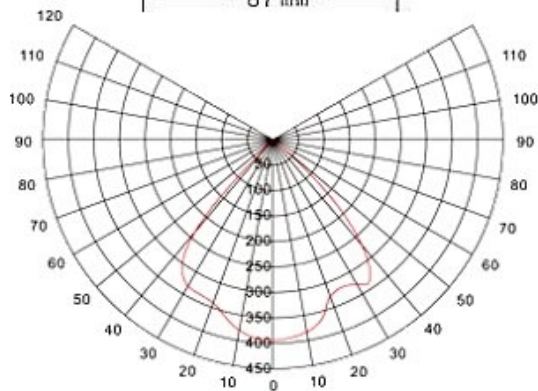

LED High Output Flood Lights

10 Watt LED High Output Flood

LTLED-LEDFX-FL10W

Light source: LED

Power: 10W

Voltage: 100-240V AC OR 12V/24V DC

Power factor(PF): >0.9

Light efficiency: >60lm/w