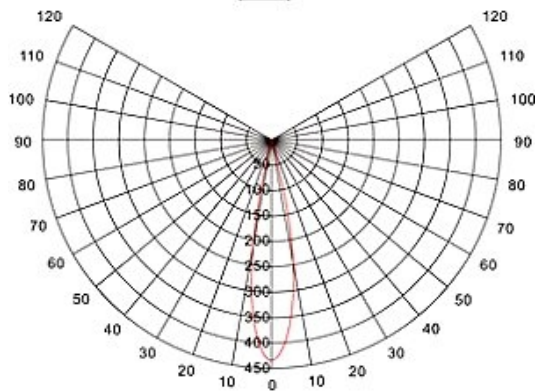

LED High Output Flood Lights

30 Watt LED High Output Flood

LTLED-LEDFX-FL30W-1

Light source: LED

Power: 30W

Voltage: 100-240V AC OR 12V/24V DC/(50-60HZ)

Power factor(PF): >0.9

Light efficiency: >60lm/w

Lumens: >1800LM

No UV or IR light radiation

Fixture efficiency: >90%

View angle: 90°

Color instruction: >80

Color temperature(CCT): 2700-7000K

Life time: >50,000 hrs

IP grade: IP65

Net weight: 2.5 kg

Dimension of the product: 225*185*130mm

Dimension of the external box: 56.5*34.5*26mm

Working Temperature Arrange: -20°C~+65°C

Quantity (PCS): 4 pcs in a carton

Cree U.S. made LED

3 year warranty