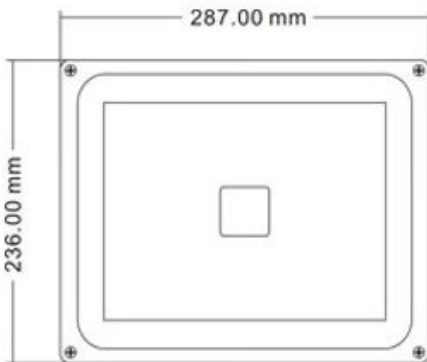

LED High Output Flood Lights

50 Watt LED High Output Flood

LTLED-LEDFX-FL50W-2

Light source: LED

Power: 50W

Work voltage: AC(85V-265V)/(50-60HZ) OR 12V/24V DC

Power factor(PF): >0.9

Light efficiency: >60lm/w

Lumens: >3000LM

No UV or IR light radiation

Fixture efficiency: >90%

View angle: 140°

Color instruction: >80

Color temperature(CCT): 2700-7000K

Life time: >50,000 hrs

IP grade: IP65

Net weight: 3.5 kg

Dimension of the product: 287*236*160mm

Dimension of the external box: 65.5*38*29cm

Working Temperature Arrange: -20°C~+65°C

Quantity (PCS): 4 pcs in a carton

Cree U.S. made LED

3 year warranty