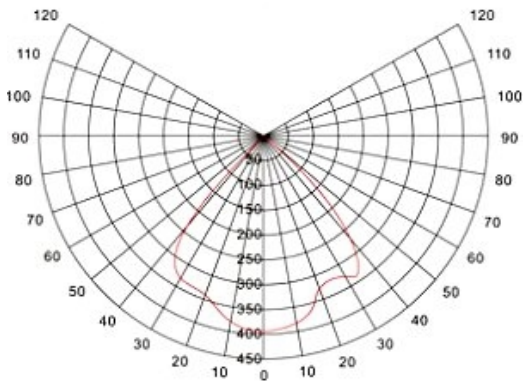

LED High Output Flood Lights

30 Watt LED High Output Flood

LTLED-LEDFX-FL30W-2

Light source: LED

Power: 30W

Work voltage: AC(85V-265V)/(50-60HZ) OR 12V/24V DC

Power factor(PF): >0.9

Light efficiency: >60lm/w

Lumens: >1800LM

No UV or IR light radiation

Fixture efficiency: >90%

View angle: 140°

Color instruction: >80

Color temperature(CCT): 2700-7000K

Life time: >50,000 hrs

IP grade: IP65

Net weight: 2.5 kg

Dimension of the product: 225*185*130mm

Dimension of the external box: 56.5*34.5*26cm

Working Temperature Arrange: -20°C~+65°C

Quantity (PCS): 4 pcs in a carton

Cree U.S. made LED

3 year warranty