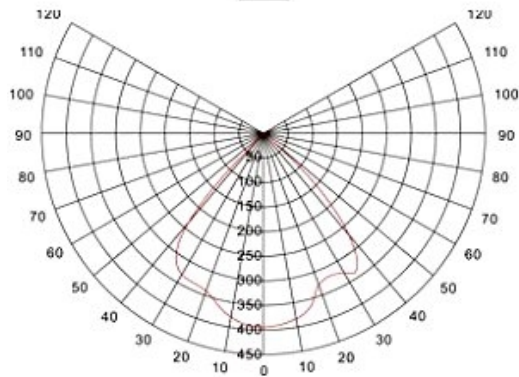

LED High Output Flood Lights

50 Watt LED High Output Flood

LTLED-LEDFX-FL50W-2

Light source: LED

Power: 50W

Work voltage: AC(85V-265V)/(50-60HZ) OR 12V/24V DC

Power factor(PF): >0.9

Light efficiency: >60lm/w

Lumens: >3000LM

No UV or IR light radiation

Fixture efficiency: >90%

View angle: 140°

Color instruction: >80

Color temperature(CCT): 2700-7000K

Life time: >50,000 hrs

IP grade: IP65

Net weight: 3.5 kg

Dimension of the product: 287*236*160mm

Dimension of the external box: 65.5*38*29cm

Working Temperature Arrange: -20°C~+65°C

Quantity (PCS): 4 pcs in a carton

Cree U.S. made LED

3 year warranty