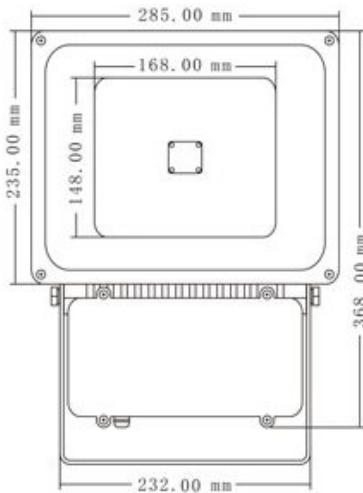

LED High Output Flood Lights

50 Watt LED High Output Flood

LTLED-LEDFX-FL70W-1

Light source: LED

Power: 70W

Work voltage: 100-240V AC OR 12V/24V DC/
(50-60HZ)

Power factor(PF): >0.9

Light efficiency: >60lm/w

Lumens: >4200LM

No UV or IR light radiation

Fixture efficiency: >90%

View angle: 130°

Color instruction: >80

Color temperature(CCT): 2700-7000K

Life time: >50,000 hrs

IP grade: IP65

Net weight: 6.5 kg

Dimension of the product: 285*370*115mm

Dimension of the external box: 45*32*30cm

Working Temperature Arrange: -20°C~+65°C

Quantity (PCS): 2 pcs in a carton

Cree U.S. made LED

3 year warranty