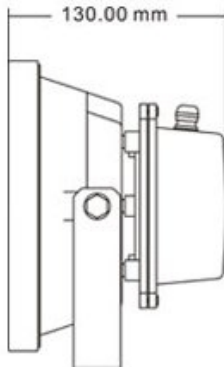

LED High Output Flood Lights

30 Watt LED High Output Flood

LTLED-LEDFX-FL30W-2

Light source: LED

Power: 30W

Work voltage: AC(85V-265V)/(50-60HZ) OR 12V/24V DC

Power factor(PF): >0.9

Light efficiency: >60lm/w

Lumens: >1800LM

No UV or IR light radiation

Fixture efficiency: >90%

View angle: 140°

Color instruction: >80

Color temperature(CCT): 2700-7000K

Life time: >50,000 hrs

IP grade: IP65

Net weight: 2.5 kg

Dimension of the product: 225*185*130mm

Dimension of the external box: 56.5*34.5*26cm

Working Temperature Arrange: -20°C~+65°C

Quantity (PCS): 4 pcs in a carton

Cree U.S. made LED

3 year warranty