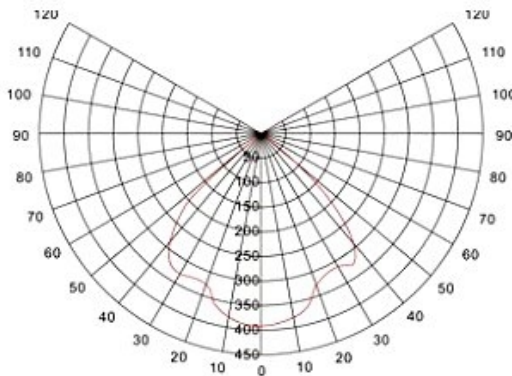

LED High Output Flood Lights

50 Watt LED High Output Flood

LTLED-LEDFX-FL70W-1

Light source: LED

Power: 70W

Work voltage: 100-240V AC OR 12V/24V DC/
(50-60HZ)

Power factor(PF): >0.9

Light efficiency: >60lm/w

Lumens: >4200LM

No UV or IR light radiation

Fixture efficiency: >90%

View angle: 130°

Color instruction: >80

Color temperature(CCT): 2700-7000K

Life time: >50,000 hrs

IP grade: IP65

Net weight: 6.5 kg

Dimension of the product: 285*370*115mm

Dimension of the external box: 45*32*30cm

Working Temperature Arrange: -20°C~+65°C

Quantity (PCS): 2 pcs in a carton

Cree U.S. made LED

3 year warranty