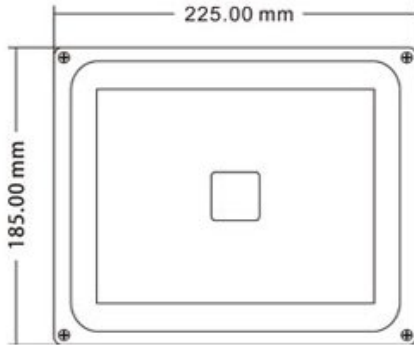

LED High Output Flood Lights

30 Watt LED High Output Flood

LTLED-LEDFX-FL30W-2

Light source: LED

Power: 30W

Work voltage: AC(85V-265V)/(50-60HZ) OR 12V/24V DC

Power factor(PF): >0.9

Light efficiency: >60lm/w

Lumens: >1800LM

No UV or IR light radiation

Fixture efficiency: >90%

View angle: 140°

Color instruction: >80

Color temperature(CCT): 2700-7000K

Life time: >50,000 hrs

IP grade: IP65

Net weight: 2.5 kg

Dimension of the product: 225*185*130mm

Dimension of the external box: 56.5*34.5*26cm

Working Temperature Arrange: -20°C~+65°C

Quantity (PCS): 4 pcs in a carton

Cree U.S. made LED

3 year warranty