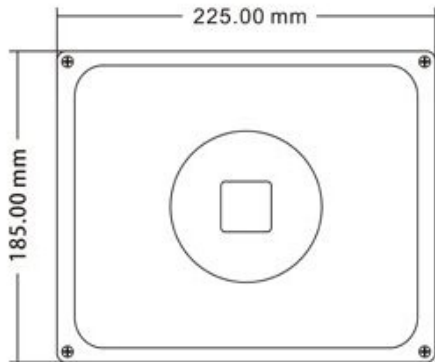

LED High Output Flood Lights

30 Watt LED High Output Flood

LTLED-LEDFX-FL30W-1

Light source: LED

Power: 30W

Voltage: 100-240V AC OR 12V/24V DC/(50-60HZ)

Power factor(PF): >0.9

Light efficiency: >60lm/w

Lumens: >1800LM

No UV or IR light radiation

Fixture efficiency: >90%

View angle: 90°

Color instruction: >80

Color temperature(CCT): 2700-7000K

Life time: >50,000 hrs

IP grade: IP65

Net weight: 2.5 kg

Dimension of the product: 225*185*130mm

Dimension of the external box: 56.5*34.5*26mm

Working Temperature Arrange: -20°C~+65°C

Quantity (PCS): 4 pcs in a carton

Cree U.S. made LED

3 year warranty