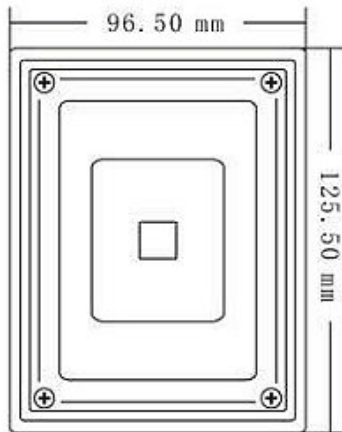

LED High Output Flood Lights

10 Watt LED High Output Flood

LTLED-LEDFX-FL10W

Light source: LED

Power: 10W

Voltage: 100-240V AC OR 12V/24V DC

Power factor(PF): >0.9

Light efficiency: >60lm/w

Lumens: >600LM

No UV or IR light radiation

Fixture efficiency: >90%

View angle: 120°

Color instruction: >80

Color temperature(CCT): 2700-7000K

Life time: >50,000 hrs

IP grade: IP65

Net weight: 0.7 kg

Dimension of the product: 125*96*87mm

Dimension of the external box: 31*55*20cm

Working Temperature Arrange: -20°C~+65°C

Quantity (PCS): 20 pcs in a carton

Cree U.S. made LED

3 year warranty