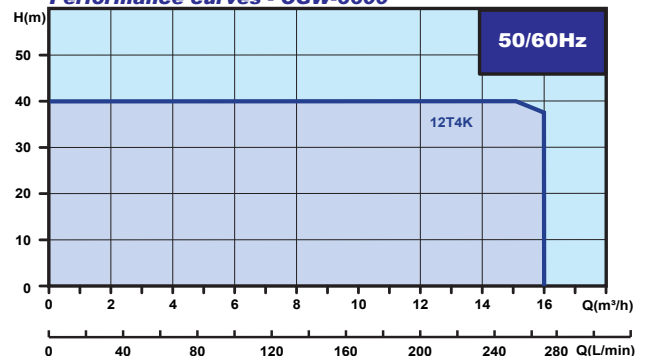

Price:

CAD\$28,949

Capacity:

6600 Liters
1742 US Gallons

Liquid Capacity:

5800 Litres
1530 US Gallons

Dimensions:

Width: 52 3/8" (131 cm)
Height: 67 3/4" (170 cm)
Length: 155" (388 cm)
Length Filters : 32" (80 cm)
Total Weight : 795 lbs (362 kg)

Space Requirements:

Length: 26.25' (8 meters)
Width: 8.2' (2.5 meters)
Depth: 7.25' (2.2 meters)

TECHNICAL DATA SHEET

Performance curves - CGW-6600

Pump Specifications:

Pump	Power (HP)	Cycle (Hz)	Phase (O)	Voltage (V)	Inlet Outlet	Pre-Set (PSI)	H max. (ft.)	Q max. (GPM)
Greywater	5	60	1/3	230/460	2"	56	132	53
Chlorinator	1	60	1	115/230	1"	36	154	24