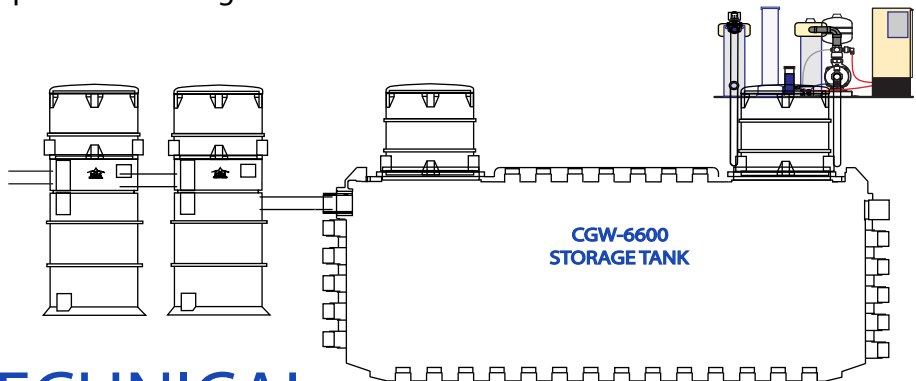

The **solution** for **water shortages**

Greywater Recycling

BRAC System CGW-6600

The CGW-6600 is the most widely used greywater system in the Brac Commercial line. Because of its versatility, the CGW-6600 is used in many different applications ranging from labour camps to vacation resort's laundry services, and every fit in between. The liquid capacity of the CGW-6600 is 5800 Litres (1530 US Gal.), which could recycle enough greywater per day to fully service the toilet flush volume requirements in a 160 man labour camp or wing of a detention centre.

Features of the BRAC System

The BRAC CGW Commercial System is a complete all-in-one greywater recycling system which includes an in-ground holding tank, in-ground primary and secondary filter housings, a managed chlorination system with a dedicated pump, a variable frequency, 5hp constant pressure greywater pumping system, primary and secondary filter alarms, and water counters for both fresh water and greywater to show water consumption and savings.

Price:

CAD\$28,949

Capacity:

6600 Liters
1742 US Gallons

Liquid Capacity:

5800 Litres
1530 US Gallons

Dimensions:

Width: 52 3/8" (131 cm)
Height: 67 3/4" (170 cm)
Length: 155" (388 cm)
Length Filters : 32" (80 cm)
Total Weight : 795 lbs (362 kg)

Space Requirements:

Length: 26.25' (8 meters)
Width: 8.2' (2.5 meters)
Depth: 7.25' (2.2 meters)

TECHNICAL DATA SHEET

Performance curves - CGW-6600

Pump Specifications:

Pump	Power (HP)	Cycle (Hz)	Phase (O)	Voltage (V)	Inlet Outlet	Pre-Set (PSI)	H max. (ft.)	Q max. (GPM)
Greywater	5	60	1/3	230/460	2"	56	132	53
Chlorinator	1	60	1	115/230	1"	36	154	24