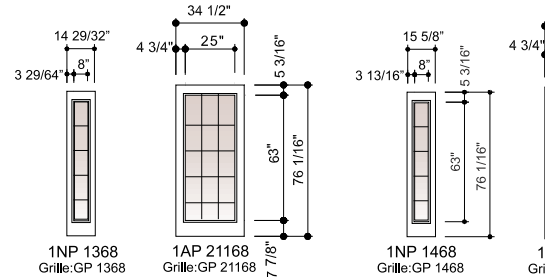

Reference	Three Panels	
Handing Call-out	XO-O	O-OX
Reference Code	LSS	SSR

Reference	Three Panels	
Handing Call-out	OX-O	O-XO
Reference Code	SRS	SLS

Standard Grille Patterns

For 26, 30, 50, 60 Width
6'8 & 6'11 Height items

15-Lite

For 8' Height

12-Lite

18-Lite

Reference	Four Panels
Handing Call-out	OXXO
Reference Code	SPLS

Standard Grille Patterns

For 26, 30, 50, 60 Width
6'8 & 6'11 Height items

15-Lite

For 8' Height

12-Lite

18-Lite

LEGEND

- Handing from exterior view
- Doors are not reversible
- Retractable screen available as an option

O = Fixed Panel

X = Active Panel

S = Stationary Panel

Standard Patio Doors Slabs

Gliding French Patio Doors

Vented Sidelight Patio Doors

Scale = 1/120

Gliding Patio Door

Vented Sidelight

Eco-Smart, Inc.

(888) 329-2705