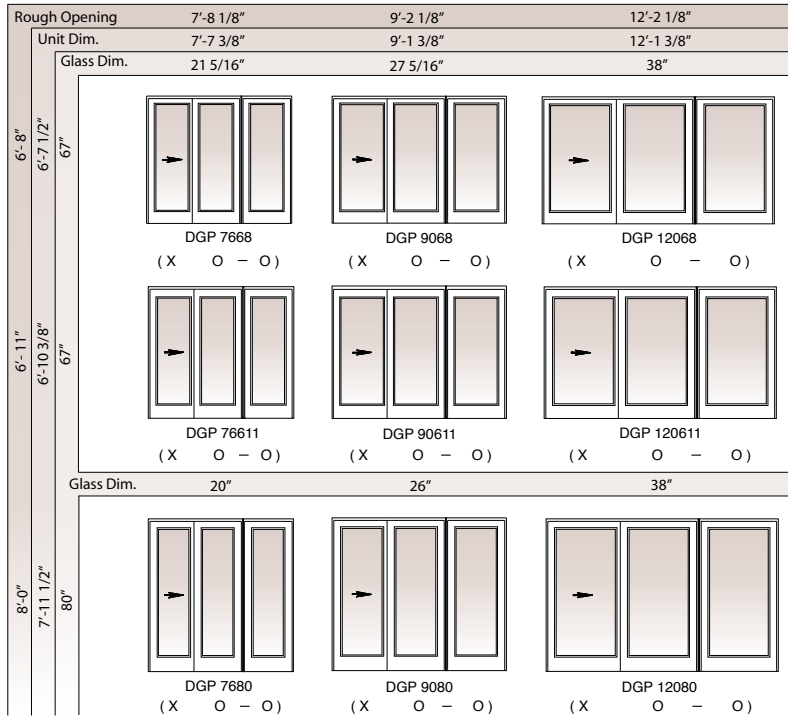

Standard Grille Patterns

For 26, 30, 50, 60 Width
6'8 & 6'11 Height items

15-Lite

For 8' Height

12-Lite

18-Lite

LEGEND

- Handing from exterior view
- Doors are not reversible
- Retractable screen available as an option

O = Fixed Panel
X = Active Panel
S = Stationary Panel

Reference	One Panel	Two Panels	
Handing Call-out	O	OX	XO
Reference Code	S	SR	LS

Units and Dimensions

Gliding Patio Doors

Three & Four panel
Scale = 1/120

Reference	Three Panels	
Handing Call-out	XO-O	O-OX
Reference Code	LSS	SSR

Reference	Three Panels	
Handing Call-out	OX-O	O-XO
Reference Code	SRS	SLS

Standard Grille Patterns

For 26, 30, 50, 60 Width
6'8 & 6'11 Height items

For 8' Height

12-Lite

18-Lite

LEGEND

- Handing from exterior view
- Doors are not reversible
- Retractable screen available as an option

O = Fixed Panel

X = Active Panel

S = Stationary Panel