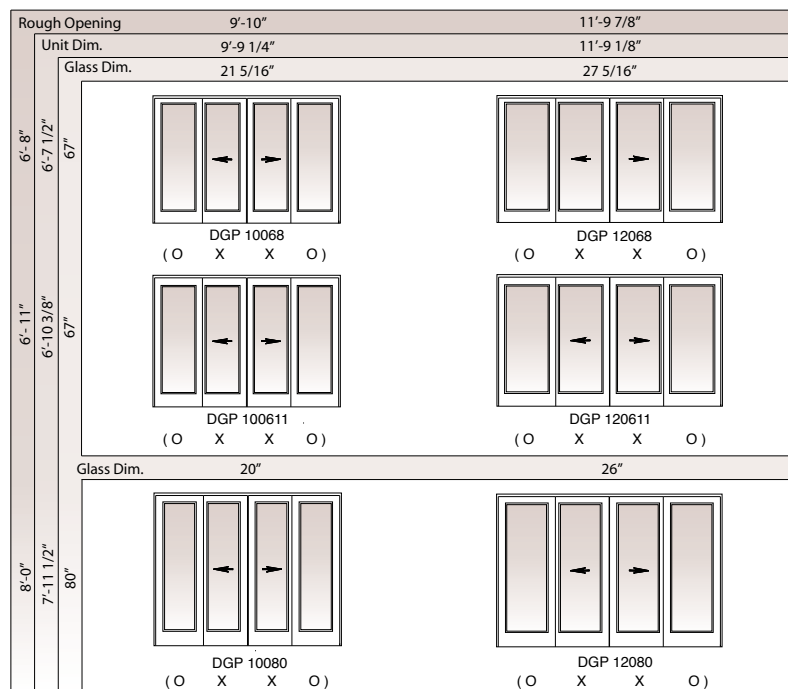

Reference	Three Panels	
Handing Call-out	XO-O	O-OX
Reference Code	LSS	SSR

Reference	Three Panels	
Handing Call-out	OX-O	O-XO
Reference Code	SRS	SLS

Standard Grille Patterns

For 26, 30, 50, 60 Width
6'8 & 6'11 Height items

15-Lite

For 8' Height

12-Lite

18-Lite

Reference	Four Panels
Handing Call-out	OXXO
Reference Code	SPLS

Standard Grille Patterns

For 26, 30, 50, 60 Width
6'8 & 6'11 Height items

15-Lite

For 8' Height

12-Lite

18-Lite

LEGEND

- Handing from exterior view
- Doors are not reversible
- Retractable screen available as an option

O = Fixed Panel

X = Active Panel

S = Stationary Panel