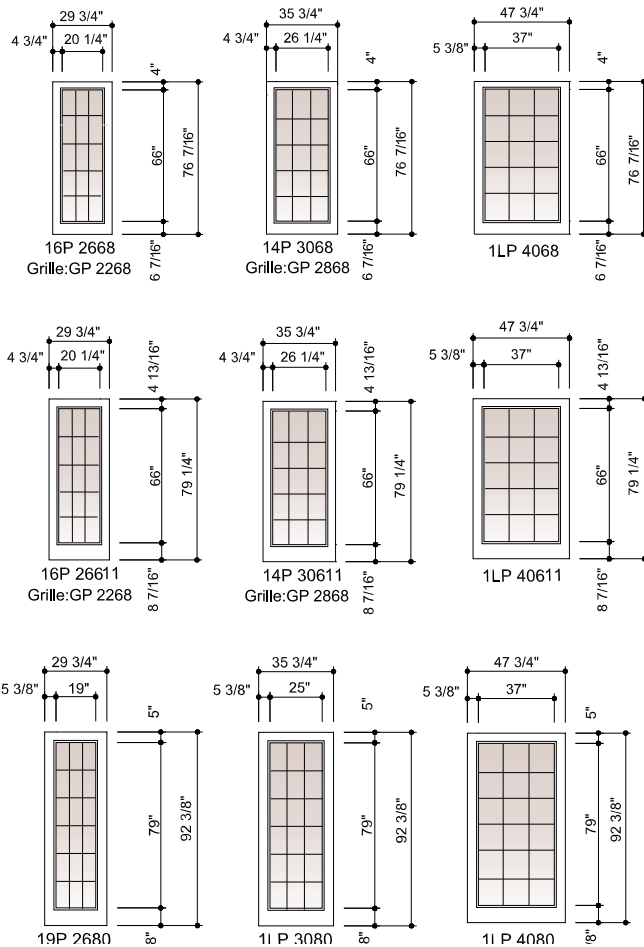

Reference	Three Panels	
Handing Call-out	XO-O	O-OX
Reference Code	LSS	SSR

Reference	Three Panels	
Handing Call-out	OX-O	O-XO
Reference Code	SRS	SLS

Standard Grille Patterns

For 26, 30, 50, 60 Width
6'8 & 6'11 Height items

15-Lite

For 8' Height

12-Lite

18-Lite

Reference	Four Panels
Handing Call-out	OXXO
Reference Code	SPLS

Standard Grille Patterns

For 26, 30, 50, 60 Width
6'8 & 6'11 Height items

15-Lite

For 8' Height

12-Lite

18-Lite

LEGEND

- Handing from exterior view
- Doors are not reversible
- Retractable screen available as an option

O = Fixed Panel

X = Active Panel

S = Stationary Panel

Standard Patio Doors Slabs

Gliding French Patio Doors

Vented Sidelight Patio Doors

Scale = 1/120

Gliding Patio Door

Vented Sidelight

Eco-Smart, Inc.

(888) 329-2705