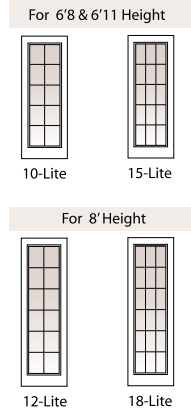

Units and Dimensions

Inswing & Outswing Patio Doors

Single Panel

Scale = 1/120

Rough Opening	2'-7 3/8"	2'-9 3/8"	3'-1 3/8"
Unit Dim.	2'-6 5/8"	2'-8 5/8"	3'-0 5/8"
Glass Dim.	20"	22"	26"

6'-8"	6'-7 1/2"			
	64"	2668	2868	3068
6'-11"	6'-10 1/2"			
	64"	26611	28611	30611
8'-0"	7'-11 1/2"			
	80"	2680	2880	3080
Glass Dim.		20"	20"	22"

Standard Grille Patterns

For 6'8" & 6'11" Height

For 8' Height

Inswing

Outswing

LEGEND

- Handing from exterior view
- Doors are not reversible
- Retractable screen available as an option

S= Stationary
 R= Hinge at right side exterior view
 L = Hinge at left side exterior view

Two Panel
Scale = 1/120

Standard Grille Patterns

LEGEND

- Handing from exterior view
 - Doors are not reversible
 - Retractable screen available as an option
- P= Passive
S= Stationary
R= Hinge at right side exterior view
L = Hinge at left side exterior view

Inswing

Outswing

Units and Dimensions

Inswing & Outswing Patio Doors

Three Panel
Scale = 1/120

Rough Opening	7'-4 9/16"	7'-10 9/16"	8'-10 9/16"
Unit Dim.	7'-3 13/16"	7'-9 13/16"	8'-9 13/16"
Glass Dim.	20"	22"	26"
6'-8"			
6'-7 1/2"	7668	8068	9068
6'-11"			
6'-10 1/2"	76611	80611	90611
8'-0"			
7'-11 1/2"	7680	8080	9080
Glass Dim.	20"	20"	22"