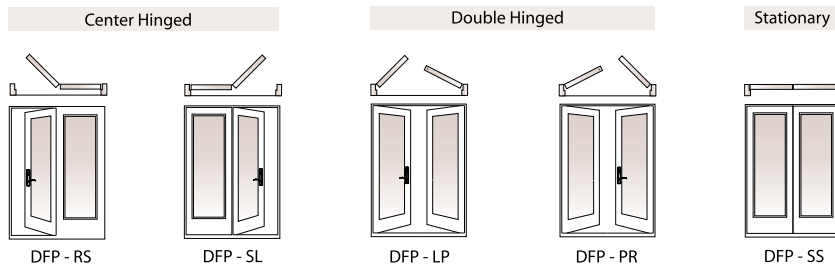

Standard Grille Patterns

For 6'8" & 6'11" Height

For 8' Height

Inswing

Outswing

LEGEND

- Handing from exterior view
- Doors are not reversible
- Retractable screen available as an option

S= Stationary
 R= Hinge at right side exterior view
 L = Hinge at left side exterior view

Two Panel
Scale = 1/120

Standard Grille Patterns

LEGEND

- Handing from exterior view
 - Doors are not reversible
 - Retractable screen available as an option
- P= Passive
S= Stationary
R= Hinge at right side exterior view
L = Hinge at left side exterior view

Inswing

Outswing

Units and Dimensions

Inswing & Outswing Patio Doors

Three Panel
Scale = 1/120

Rough Opening	7'-4 9/16"	7'-10 9/16"	8'-10 9/16"
Unit Dim.	7'-3 13/16"	7'-9 13/16"	8'-9 13/16"
Glass Dim.	20"	22"	26"
6'-8"			
6'-7 1/2"	7668	8068	9068
6'-11"			
6'-10 1/2"	76611	80611	90611
8'-0"			
7'-11 1/2"	7680	8080	9080
Glass Dim.	20"	20"	22"

Outswing

LEGEND

- Handing from exterior view
- Doors are not reversible
- Retractable screen available as an option

S= Stationary

R= Hinge at right side exterior view

L = Hinge at left side exterior view

Eco-Smart, Inc.