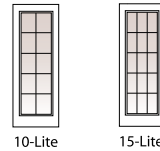

Units and Dimensions

Inswing & Outswing Patio Doors

Single Panel

Scale = 1/120

Rough Opening	2'-7 3/8"	2'-9 3/8"	3'-1 3/8"
Unit Dim.	2'-6 5/8"	2'-8 5/8"	3'-0 5/8"
Glass Dim.	20"	22"	26"

6'-8"	6'-7 1/2"			
	64"	2668	2868	3068
6'-11"	6'-10 1/2"			
	64"	26611	28611	30611
8'-0"	7'-11 1/2"			
	80"	2680	2880	3080
Glass Dim.		20"	20"	22"

Standard Grille Patterns

For 6'8" & 6'11" Height

For 8' Height

Inswing

Outswing

LEGEND

- Handing from exterior view
- Doors are not reversible
- Retractable screen available as an option

S= Stationary
 R= Hinge at right side exterior view
 L = Hinge at left side exterior view

Two Panel
Scale = 1/120

Standard Grille Patterns

LEGEND

- Handing from exterior view
 - Doors are not reversible
 - Retractable screen available as an option
- P= Passive
S= Stationary
R= Hinge at right side exterior view
L = Hinge at left side exterior view

Inswing

Outswing

Units and Dimensions

Inswing & Outswing Patio Doors

Three Panel
Scale = 1/120

Rough Opening	7'-4 9/16"	7'-10 9/16"	8'-10 9/16"
Unit Dim.	7'-3 13/16"	7'-9 13/16"	8'-9 13/16"
Glass Dim.	20"	22"	26"
6'-8"			
6'-7 1/2"	7668	8068	9068
6'-11"			
6'-10 1/2"	76611	80611	90611
8'-0"			
7'-11 1/2"	7680	8080	9080
Glass Dim.	20"	20"	22"