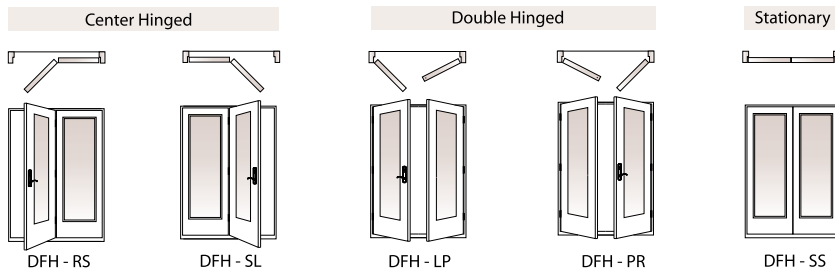

Standard Grille Patterns

For 6'8" & 6'11" Height

For 8' Height

Inswing

Outswing

LEGEND

- Handing from exterior view
- Doors are not reversible
- Retractable screen available as an option

S= Stationary
 R= Hinge at right side exterior view
 L = Hinge at left side exterior view

Two Panel
Scale = 1/120

Standard Grille Patterns

LEGEND

- Handing from exterior view
 - Doors are not reversible
 - Retractable screen available as an option
- P= Passive
S= Stationary
R= Hinge at right side exterior view
L = Hinge at left side exterior view

Inswing

Outswing

Units and Dimensions

Inswing & Outswing Patio Doors

Three Panel
Scale = 1/120

Rough Opening	7'-4 9/16"	7'-10 9/16"	8'-10 9/16"
Unit Dim.	7'-3 13/16"	7'-9 13/16"	8'-9 13/16"
Glass Dim.	20"	22"	26"
6'-8"			
6'-7 1/2"	7668	8068	9068
6'-11"			
6'-10 1/2"	76611	80611	90611
8'-0"			
7'-11 1/2"	7680	8080	9080
Glass Dim.	20"	20"	22"

Outswing

LEGEND

- Handing from exterior view
- Doors are not reversible
- Retractable screen available as an option

S= Stationary

R= Hinge at right side exterior view

L = Hinge at left side exterior view

Eco-Smart, Inc.