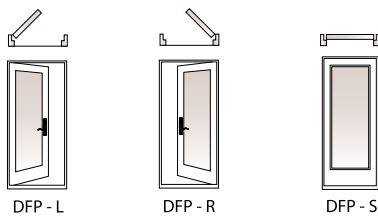

Standard Grille Patterns

For 6'8" & 6'11" Height

For 8' Height

Inswing

Outswing

LEGEND

- Handing from exterior view
- Doors are not reversible
- Retractable screen available as an option

S= Stationary
 R= Hinge at right side exterior view
 L = Hinge at left side exterior view

Two Panel
Scale = 1/120

Standard Grille Patterns

LEGEND

- Handing from exterior view
 - Doors are not reversible
 - Retractable screen available as an option
- P= Passive
S= Stationary
R= Hinge at right side exterior view
L = Hinge at left side exterior view

Inswing

Outswing

Units and Dimensions

Inswing & Outswing Patio Doors

Three Panel
Scale = 1/120

Rough Opening	7'-4 9/16"	7'-10 9/16"	8'-10 9/16"
Unit Dim.	7'-3 13/16"	7'-9 13/16"	8'-9 13/16"
Glass Dim.	20"	22"	26"
6'-8"			
6'-7 1/2"	7668	8068	9068
6'-11"			
6'-10 1/2"	76611	80611	90611
8'-0"			
7'-11 1/2"	7680	8080	9080
Glass Dim.	20"	20"	22"