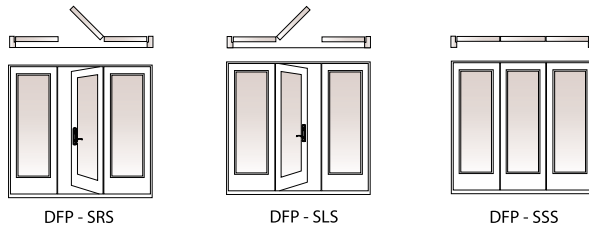

Two Panel
Scale = 1/120

Standard Grille Patterns

LEGEND

- Handing from exterior view
 - Doors are not reversible
 - Retractable screen available as an option
- P= Passive
S= Stationary
R= Hinge at right side exterior view
L = Hinge at left side exterior view

Inswing

Outswing

Units and Dimensions

Inswing & Outswing Patio Doors

Three Panel
Scale = 1/120

Rough Opening	7'-4 9/16"	7'-10 9/16"	8'-10 9/16"
Unit Dim.	7'-3 13/16"	7'-9 13/16"	8'-9 13/16"
Glass Dim.	20"	22"	26"
6'-8"			
6'-7 1/2"	7668	8068	9068
6'-11"			
6'-10 1/2"	76611	80611	90611
8'-0"			
7'-11 1/2"	7680	8080	9080
Glass Dim.	20"	20"	22"

Standard Grille Patterns

For 6'8" & 6'11" Height

10-Lite

15-Lite

For 8' Height

12-Lite

18-Lite

Inswing

Outswing

LEGEND

- Handing from exterior view
- Doors are not reversible
- Retractable screen available as an option

S= Stationary

R= Hinge at right side exterior view

L = Hinge at left side exterior view

Eco-Smart, Inc.