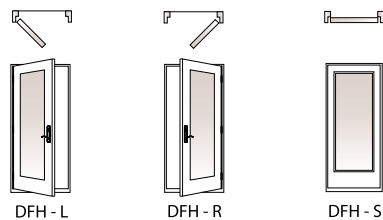

Standard Grille Patterns

For 6'8" & 6'11" Height

For 8' Height

Inswing

Outswing

LEGEND

- Handing from exterior view
- Doors are not reversible
- Retractable screen available as an option

S= Stationary
 R= Hinge at right side exterior view
 L = Hinge at left side exterior view

Two Panel
Scale = 1/120

Standard Grille Patterns

LEGEND

- Handing from exterior view
 - Doors are not reversible
 - Retractable screen available as an option
- P= Passive
S= Stationary
R= Hinge at right side exterior view
L = Hinge at left side exterior view

Inswing

Outswing

Units and Dimensions

Inswing & Outswing Patio Doors

Three Panel
Scale = 1/120

Rough Opening	7'-4 9/16"	7'-10 9/16"	8'-10 9/16"
Unit Dim.	7'-3 13/16"	7'-9 13/16"	8'-9 13/16"
Glass Dim.	20"	22"	26"
6'-8"			
6'-7 1/2"	7668	8068	9068
6'-11"			
6'-10 1/2"	76611	80611	90611
8'-0"			
7'-11 1/2"	7680	8080	9080
Glass Dim.	20"	20"	22"