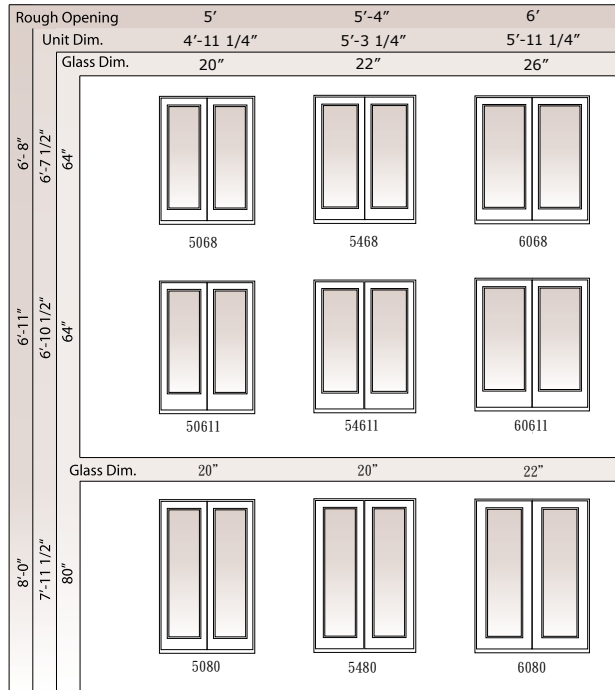

Units and Dimensions

Inswing & Outswing Patio Doors

Single Panel

Scale = 1/120

Rough Opening	2'-7 3/8"	2'-9 3/8"	3'-1 3/8"
Unit Dim.	2'-6 5/8"	2'-8 5/8"	3'-0 5/8"
Glass Dim.	20"	22"	26"

6'-8"	6'-7 1/2"			
	64"	2668	2868	3068
6'-11"	6'-10 1/2"			
	64"	26611	28611	30611
8'-0"	7'-11 1/2"			
	80"	2680	2880	3080
Glass Dim.		20"	20"	22"

Standard Grille Patterns

For 6'8" & 6'11" Height

For 8' Height

Inswing

Outswing

LEGEND

- Handing from exterior view
- Doors are not reversible
- Retractable screen available as an option

S= Stationary
 R= Hinge at right side exterior view
 L = Hinge at left side exterior view

Two Panel
Scale = 1/120

Standard Grille Patterns

LEGEND

- Handing from exterior view
 - Doors are not reversible
 - Retractable screen available as an option
- P= Passive
S= Stationary
R= Hinge at right side exterior view
L = Hinge at left side exterior view

Inswing

Outswing

Units and Dimensions

Inswing & Outswing Patio Doors

Three Panel
Scale = 1/120

Rough Opening	7'-4 9/16"	7'-10 9/16"	8'-10 9/16"
Unit Dim.	7'-3 13/16"	7'-9 13/16"	8'-9 13/16"
Glass Dim.	20"	22"	26"
6'-8"			
6'-7 1/2"	7668	8068	9068
6'-11"			
6'-10 1/2"	76611	80611	90611
8'-0"			
7'-11 1/2"	7680	8080	9080
Glass Dim.	20"	20"	22"