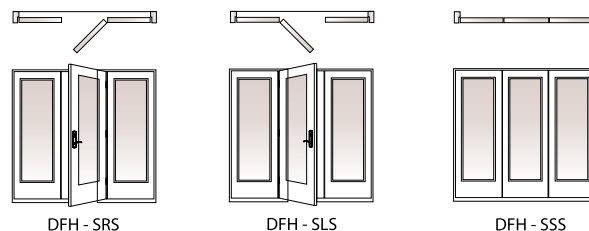

Two Panel
Scale = 1/120

Standard Grille Patterns

LEGEND

- Handing from exterior view
 - Doors are not reversible
 - Retractable screen available as an option
- P= Passive
S= Stationary
R= Hinge at right side exterior view
L = Hinge at left side exterior view

Inswing

Outswing

Units and Dimensions

Inswing & Outswing Patio Doors

Three Panel
Scale = 1/120

Rough Opening	7'-4 9/16"	7'-10 9/16"	8'-10 9/16"
Unit Dim.	7'-3 13/16"	7'-9 13/16"	8'-9 13/16"
Glass Dim.	20"	22"	26"
6'-8"			
6'-7 1/2"	7668	8068	9068
6'-11"			
6'-10 1/2"	76611	80611	90611
8'-0"			
7'-11 1/2"	7680	8080	9080
Glass Dim.	20"	20"	22"

Standard Grille Patterns

For 6'8" & 6'11" Height

10-Lite

15-Lite

For 8' Height

12-Lite

18-Lite

Inswing

Outswing

LEGEND

- Handing from exterior view
- Doors are not reversible
- Retractable screen available as an option

S= Stationary

R= Hinge at right side exterior view

L = Hinge at left side exterior view

Eco-Smart, Inc.