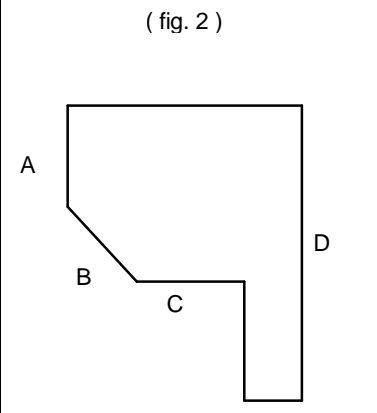

| Color Coding: WH = WHITE BE=BEIGE BK=BLACK BZ=BRONZE GR=GRAY IV=IVORY | | | | | |
|---|----------------------------|----------------------------|----------------------------|----------------------------|----------------------------|
| OPENING # | | | | | |
| Screen Color | WH / BE / GY / BK | WH / BE / GY / BK | WH / BE / GY / BK | WH / BE / GY / BK | WH / BE / GY / BK |
| or 58mm Slat Color (circle one) | WH / BE / BZ / IV | WH / BE / BZ / IV | WH / BE / BZ / IV | WH / BE / BZ / IV | WH / BE / BZ / IV |
| Width Dimension (fig.1) (circle one) | A / B | A / B | A / B | A / B | A / B |
| Width Measurement | | | | | |
| Height Dimension (fig.1) (circle one) | C / D | C / D | C / D | C / D | C / D |
| Height Measurement | | | | | |
| Box & Track Color (circle one) | WH / BE BZ / IV | WH / BE BZ / IV | WH / BE BZ / IV | WH / BE BZ / IV | WH / BE BZ / IV |
| Drive Option: Gear, Motor, Motor w/Override, Remote Motor, Remote Motor w/ Override | G / M / MO RM / RMO | G / M / MO RM / RMO | G / M / MO RM / RMO | G / M / MO RM / RMO | G / M / MO RM / RMO |
| Drive Location: (fig.1) Left end or Right end | L / R | L / R | L / R | L / R | L / R |
| Crank Position (fig. 2) | A / B C / D | A / B C / D | A / B C / D | A / B C / D | A / B C / D |
| Comments | | | | | |

One Standard 4ft Handle included for every 5 Rolldowns that require a handle.
You can request custom lengths of 5ft to 10ft, instead of a standard, for a cost of \$50.00 each.

Request Custom Length Here ____ ft

Order Extra Handles Here

Standard \$50.00ea. Length 4 ft Qty ____

Custom \$75.00 ea. Length ____ ft Qty ____

Custom \$75.00 ea. Length ____ ft Qty ____

Custom \$75.00 ea. Length ____ ft Qty ____

Custom \$75.00 ea. Length ____ ft Qty ____

Custom \$75.00 ea. Length ____ ft Qty ____

Custom \$75.00 ea. Length ____ ft Qty ____

VIEW FROM OUTSIDE FACING IN
 Note: Track width is 3.25 "

Position "A", "B" and "C" are outside locations
 Position "D" is an inside location