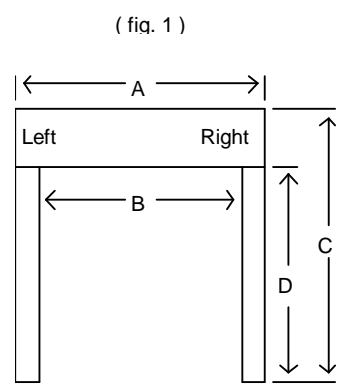

| Color Coding: WH = WHITE BE=BEIGE BK=BLACK BZ=BRONZE GR=GRAY IV=IVORY | | | | | |
|---|----------------------------|----------------------------|----------------------------|----------------------------|----------------------------|
| OPENING # | | | | | |
| Screen Color | WH / BE / GY / BK | WH / BE / GY / BK | WH / BE / GY / BK | WH / BE / GY / BK | WH / BE / GY / BK |
| or 58mm Slat Color (circle one) | WH / BE / BZ / IV | WH / BE / BZ / IV | WH / BE / BZ / IV | WH / BE / BZ / IV | WH / BE / BZ / IV |
| Width Dimension (fig.1) (circle one) | A / B | A / B | A / B | A / B | A / B |
| Width Measurement | | | | | |
| Height Dimension (fig.1) (circle one) | C / D | C / D | C / D | C / D | C / D |
| Height Measurement | | | | | |
| Box & Track Color (circle one) | WH / BE BZ / IV | WH / BE BZ / IV | WH / BE BZ / IV | WH / BE BZ / IV | WH / BE BZ / IV |
| Drive Option: Gear, Motor, Motor w/Override, Remote Motor, Remote Motor w/ Override | G / M / MO RM / RMO | G / M / MO RM / RMO | G / M / MO RM / RMO | G / M / MO RM / RMO | G / M / MO RM / RMO |
| Drive Location: (fig.1) Left end or Right end | L / R | L / R | L / R | L / R | L / R |
| Crank Position (fig. 2) | A / B C / D | A / B C / D | A / B C / D | A / B C / D | A / B C / D |
| Comments | | | | | |

Custom \$75.00 ea. Length ____ ft Qty ____

Custom \$75.00 ea. Length ____ ft Qty ____

VIEW FROM OUTSIDE FACING IN
 Note: Track width is 3.25 "

Position "A", "B" and "C" are outside locations
 Position "D" is an inside location